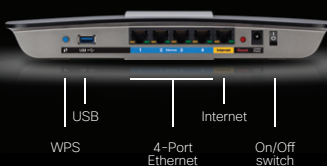

The Linksys Accessories

- **Linksys Adapter**
  Upgrade your devices to the latest wireless technology
- **Linksys Range Extender**
  Increase your existing wireless coverage
- **Linksys Media Connector**
  Connect your wired devices to a wireless network
- **Linksys Network Camera**
  Monitor your home
- **Linksys Powerline Kit**
  Expand Internet coverage with your home electricity sockets
- **Linksys Switch**
  Add additional wired devices to your network

Linksys Smart Wi-Fi Apps

- **Block the Bad Stuff**
- **NetProofer**
- **Gemini IP Camera Viewer**
- **HipPlay**
- **Device Monitr**