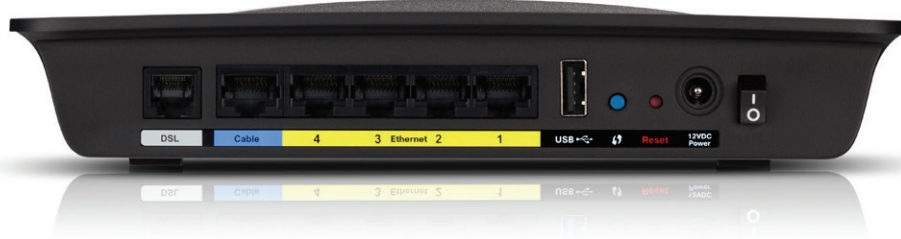

Directly connects you to the internet wirelessly –no separate DSL modem required. The Linksys X3500 can also act as a wireless router by connecting the Ethernet WAN port to a cable modem.

Superior wireless speed

The Linksys X3500 offers fast speed to connect your computers, Internet-ready TVs, game consoles and other WiFi devices at transfer rates up to 300 + 450 Mbps for an optimal home network experience.

Reliable wireless coverage

The MIMO antenna technology provides broad coverage so you can enjoy your wireless network from anywhere in your home.

Advanced security

Advanced security features such as WPA2 wireless encryption and the integrated firewall help you keep your network protected.

The power of Dual-Band

Double your network bandwidth with Dual-Band N (2.4 and 5 GHz) designed to avoid interference and maximise throughput. Ideal for HD video streaming, high speed file transfers and wireless gaming.

Benefits of Gigabit

Use the four Gigabit Ethernet ports for quick file sharing, 10x faster than standard Ethernet, between other Gigabit-enabled devices like computers, hard drives, and servers.

Built-in USB port and DLNA Certified® media server

The USB port let you add storage devices and printers to your network to share files or print wirelessly throughout your home. The built-in DLNA Certified® media server enables media streaming to your TV, Xbox 360, PS3, or other DLNA compatible devices.

MINIMUM SYSTEM REQUIREMENTS

Web Browser	Internet Explorer 7, Safari 4, or Firefox 3 or higher for optional browser-based configuration
PC	Wi-Fi enabled PC with CD or DVD drive, running Windows XP SP3, Windows Vista SP1 or later, Windows 7 or Windows 8
Mac	Wi-Fi enabled Mac with CD or DVD drive, running OS X Leopard 10.5 or Snow Leopard 10.6 or later, or Lion 10.7 or later

PACKAGE CONTENTS

- Linksys X3500 N750 Dual-Band Wireless Router with ADSL2+ Modem and USB
- CD-ROM with Cisco Connect Software and Resources
- Ethernet Cable
- Telephone Cable
- Quick Start Guide
- Power Adapter

X3500-EE

Annex A

TECHNICAL SPECIFICATIONS

Model	Linksys X3500
Technology	Wireless-N
Bands	2.4 GHz & 5 GHz
Transmit/Receive	2x2 (2.4GHz) & 3x3 (5GHz)
Antennas	2x2 (2.4GHz) & 3x3 (5GHz) internal
USB port	1 x USB StorageLink
Ports x speed	4 x Gigabit LAN 1 x Ethernet WAN 1 x DSL
IPv6 Support	Native IPv6 and 6rd support
Cisco Connect Software	Setup guest access Manage parental controls Advanced network settings
Setup	Cisco Connect CD Install
OS Compatibility	Windows, Mac
Package dimensions	31,9 x 23,5 x 6,5 cm (w x h x d)
Product dimensions	21,19 x 19,9 x 4 cm (w x h x d)
Product weight	0,803 kg
Warranty	2 year hardware limited warranty

Connect your future
linksys.com

*Maximum performance derived from IEEE Standard 802.11 specifications. Actual performance can vary, including lower wireless network capacity, data throughput rate, range and coverage. Performance depends on many factors, conditions and variables, including distance from the access point, volume of network traffic, building materials and construction, operating system used, mix of wireless products used, interference and other adverse conditions.